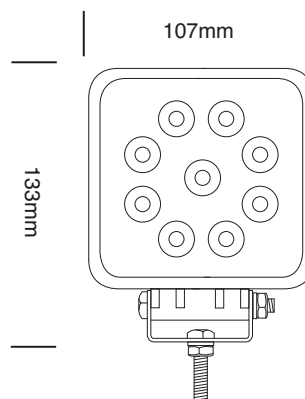

NEW

SMD LED WORK LAMP

9 - 32 volt Slim-line work lamp with 9 x 2 watt LEDs which produce 1000 lumens. It is easily mountable with a single bolt fixing and is suitable for use on a wide range of vehicles.

PART NO: **FPL50E**

**SMD
LED**

**1000
Lumens**

**IP67
Rated**

FEATURES

- 9 - 32 volt
- 1000 Lumens
- 9 x 2 watt LEDs
- Rated IP67
- EMC and CE Approved
- Reverse Polarity Protected
- Single Bolt Fixing
- Dimensions H.133 W.107 D.35 (mm)